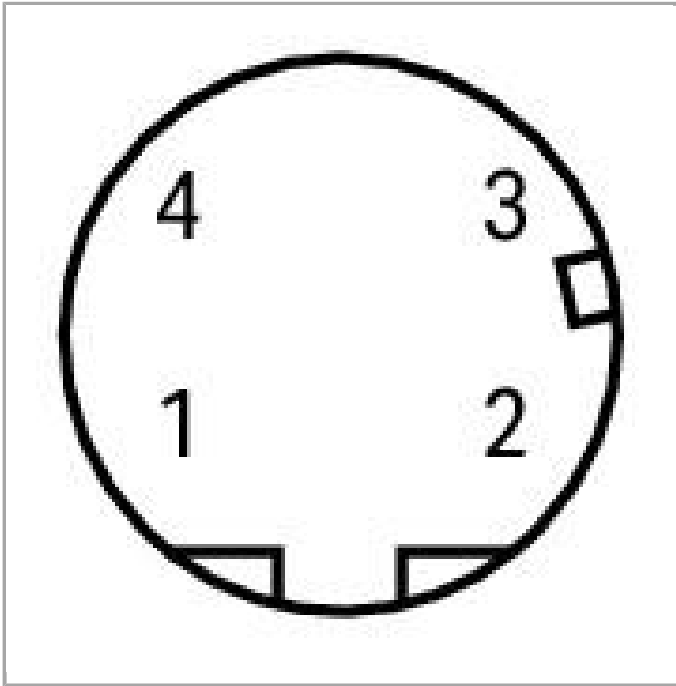

Data sheet | Item number: 756-9501/040-000

M12 plug; D-coded; angled; configurable

756-9501/040-000

Conductor size

Ø 6 ... 8 mm / 0.14 - 0.5 mm²**Data****Technical Data**

Connection type	M12 plug
No. of poles	4
Anschlusspunkt geschirmt	yes
Leitungsanschlussrichtung zur Steckrichtung	90°
Steckgesichtskodierung Leitung/Adapter 1 1	D coded

Connection data

Connection type (1)	Federtechnik
---------------------	--------------

Mechanical data

Connectable sheathed cable diameter	6 ... 8 mm
Weight	6.5 g

Environmental Requirements

Surrounding air (operating) temperature	-25 ... 85 °C
Protection class	IP67

Commercial data

Country of origin	DE
GTIN	4045454686444
Customs Tariff No.	85369010000

Downloads

Documentation

System Description

767 Series, SPEEDWAY accessories, data sheet

[Download](#)

Subject to changes.
