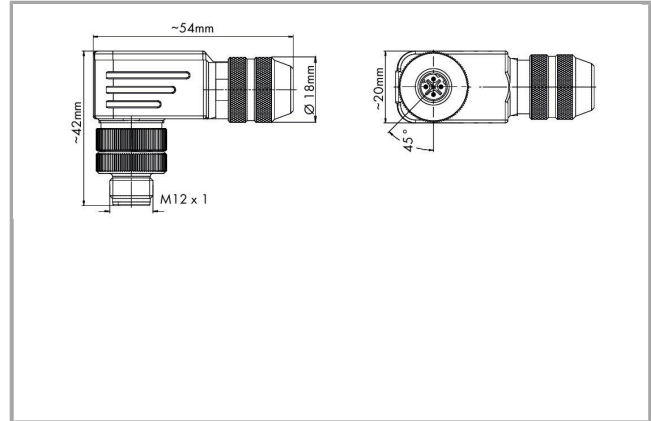

Data sheet | Item number: 756-9501/040-000

M12 plug; D-coded; angled; configurable

756-9501/040-000

Conductor size

Ø 6 ... 8 mm / 0.14 - 0.5 mm²**Data****Technical Data**

Connection type	M12 plug
No. of poles	4
Anschlusspunkt geschirmt	yes
Leitungsanschlussrichtung zur Steckrichtung	90°
Steckgesichtskodierung Leitung/Adapter 1 1	D coded

Connection data

Connection type (1)	Federtechnik
---------------------	--------------

Mechanical data

Connectable sheathed cable diameter	6 ... 8 mm
Weight	6.5 g

Environmental Requirements

Surrounding air (operating) temperature	-25 ... 85 °C
Protection class	IP67

Commercial data

Country of origin	DE
GTIN	4045454686444
Customs Tariff No.	85369010000

Downloads

Documentation

System Description

767 Series, SPEEDWAY accessories, data sheet

[Download](#)

Subject to changes.
